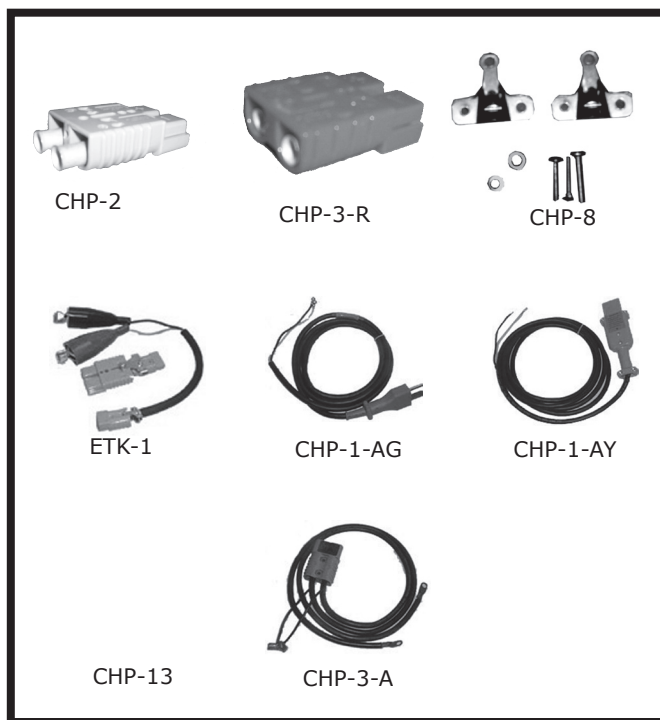

Graco makes Charger & Battery Cable Assemblies to fit your specifications.

SPECIAL CORD ASSEMBLIES

GRACO#	OEM#	DESCRIPTION	TO FIT
CHP-1-AG	386118	D.C. Cord Assembly (Grey Plug)	All Chargers w/ Two Blade Plug (Grey)
CHP-1-AY		D.C. Cord Assembly (Yellow Plug)	All Chargers w/ Two Blade Plug (Yellow)
CHP-175A		D.C. Cord w/175 Amp Plug	All Chargers (Specify Red or Gray Plug)
CHP-2-A	908818	D.C. Cord w/50 Amp Plug	All Chargers (Specify Red or Gray Plug)
CHP-2ANS	27-209-1	Charger Plug w/wire	NSS Wrangler
CHP-3-A	364194	Charger Plug w/cable	Advance Convertamatic
CHP-4-A	41122A	Cable Assembly Console	Leader Series II
CHP-5-A	41201A	Cable Assembly Battery	Leader Series II
CHP-6-A	41200A	Cable Assembly Battery	Ultra Speed 202
CHP-7-A	750673	Charger Plug Assembly	Hako M2300
CHP-8-A	41120A	Cable Assembly Console	Clarke Leader Series II
CHP-9-A	324307	Adaptor Plug Assy	Convertamatic 200B, 200BD, 200LX, 20B
CHP-18	391161	Connector - Assembly Battery	Advance Trac Series Scrubbers
CHP-19	261237	Connector - Assembly Battery	Advance Trac Series Scrubbers
CHP-21-A	59187217	Charger Plug & Wire Assembly	Hoover Scrub Max
CHP-24-A	41207A 792455	Cable, Battery w/ Covers	Clarke Leader 2000B
CHP-25-A	41146A	Console Cable Assy.	Vision 21, Encore 20
CHP-26-A	41140A	Console Cable Assy.	Encore 28, 33, 38, Vision 26, 32, 38
CHP-27-A	41211A	Battery Cable Assy.	Vision 21, Encore 20
CHP-28-A	41208A	Battery Cable Assy.	Encore 28, 33, 38, Vision 26, 32, 38
CHP-28-A	41206A	Battery Cable Series	Encore 20, 38, 33, 38
ETN-8	069-760-333 63372A	D.C. Cord w/175 Amp Plug Cable Assembly	Tennant 432 & Castex/Nobles
ETK-1		Charger Test Kit	As Pictured on Page 86
ETK-1-R		Same As Above w/SB-50 Red Plug	As Pictured on Page 86