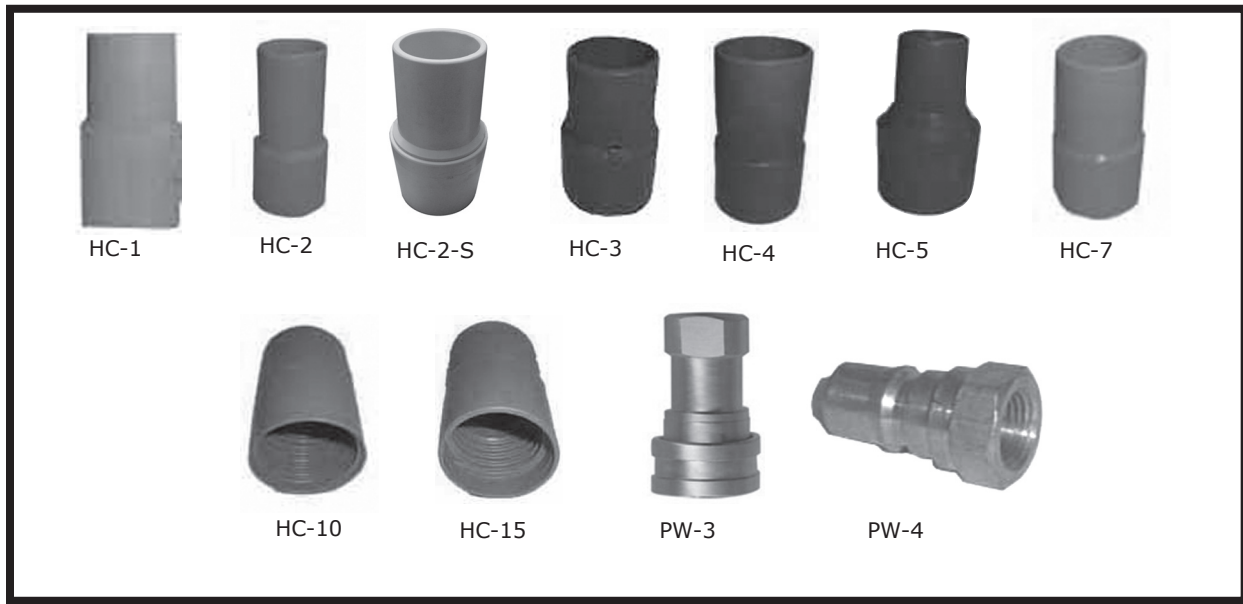

## VACUUM HOSE CUFFS & CONNECTORS

GRACO#	SIZE/DESCRIPTION	COLOR
HC-1	1-1/4" Hose & 1-1/4" Wand	White
HC-2	1-1/2" Hose & 1-1/2" Wand	White (for standard vac. hose)
HC-2-S	1-1/2" Hose & 1-1/2" Wand	Gray Swivel Hose Cuff
HC-3	2" Hose & 2" Wand	Gray
HC-4	1-1/2" Hose & 1-3/4" Wand	Gray
HC-5	2" Hose & 1-1/2" Wand	Gray
HC-6	Hose Cuff	
HC-7	1-1/2" Hose & 1-1/2" Wand	White (wire hose only)
HC-7B	1-2" Hose & 1-1/2" Wand	Black (wire hose only)
HC-10	2" Hose Connector	Gray
HC-11	Hose Cuff 1"	Black
HC-15	1-1/2" Hose Connector	Gray
HC-16	Hose Cuff 1-1/2"	Gray (screw-on)
PW-1	1/8" Quick Disconnect (Female)	
PW-2	1/8" Quick Disconnect (Male)	
PW-3	1/4" Quick Disconnect (Female) with Positive Shut Off	
PW-4	1/4" Quick Disconnect (Male) with Positive Shut Off	
PW-5	Barb, 1/4" Brass Hose	
PW-6	Clamp, hose 1/4" - 1/2"	
PWA-34	Quick Coupler (Female)	
PWA-35	Quick Coupler (Male)	
S40019	Hose Barb, 1.5 Double MCHD	
S40039	Hose Barb, 1/2MDTX 1/2 Hose 90	