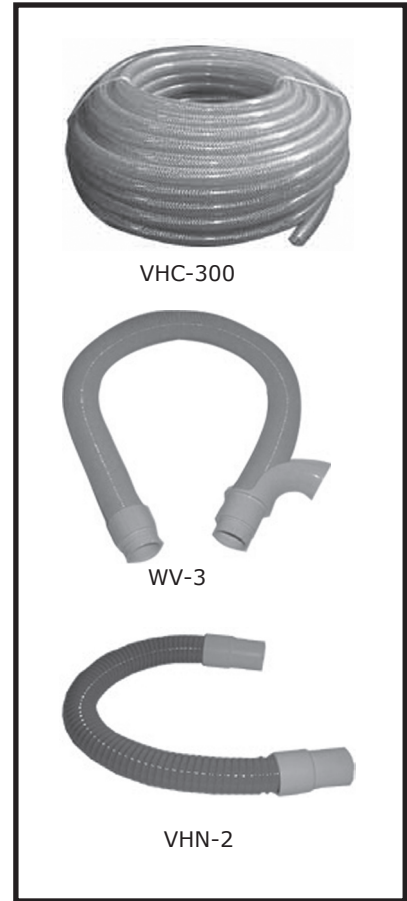

NSS

GRACO#	OEM#	DESCRIPTION
VHNS-1	27-029-9	Vac Hose 1.5" x 32"
VHNS-2	87-113-1	Solution Feed Tube
VHNS-3	26-059-1	Squeegee Vac Hose
M125-15G	F215W	Gray Vac Hose 1-1/2" x 15'
VHS-1	3691	Gray Vac Hose 1-1/2" (Sold Per Foot)
VHS-62	3695	Gray Vac Hose 1-1/2" x 62"

TENNANT

GRACO#	OEM#	DESCRIPTION
VHTN-3	08028	Hose Vacuum
VHTN-8	222370	Vac Hose Assy.

WINDSOR

GRACO#	OEM#	DESCRIPTION
WV-3	1051	Hose Vacuum

DRAIN PLUGS

GRACO#	OEM#	DESCRIPTION
VTN-1		Drain Plug 1-1/2"

VHC-300

WV-3

VHN-2

GRACO SPOTLIGHT SOLUTION HOSES

GRACO#	SIZE	SPECS
SH-LP25	1/4" X 25'	Blue W/Male pipe ends (100 PSI)
SH-LP50	1/4" X 50'	Blue W/Male pipe ends (100 PSI)
SH-HP50	1/4" X 50'	Blue W/Male pipe ends (3000 PSI)
SH-LP10	1/4" X 10'	Blue W/Male pipe ends (100 PSI)