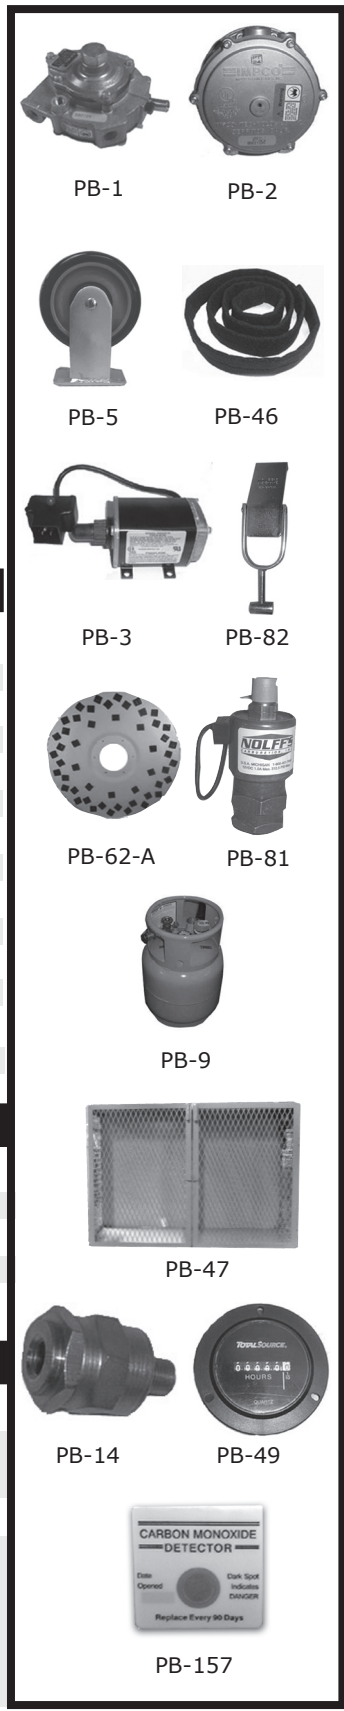

- 4 Stroke overhead valve
- 377 cm³ (20.6 cu in) total displacement
- 82 x 54 mm (3.23 x 2.52 in) Bore and Stroke
- 23 nM (2.3 kg-m 17.0 ft-lb) at 2,500 rpm Max torque
- 18-22° B.T.D.C (fixed) Ignition timing
- 1.1 lt Oil capacity
- 2.3 lt Fuel tank capacity

Starter NOT included, use PB-3

PB-84 13 HP Honda

The Honda GXV390 a 13HP OHV vertical-shaft engine with features like oil alert and electric start capabilities.

- 4-stroke, overhead valve, single cylinder
- 389 cc (23.7 cu in) total displacement
- 88 x 64 mm (3.46 x 2.52 in) Bore and Stroke
- 28.0 Nm (2.80 kg-m 20.3 ft-lb) at 2,500 rpm Max Torque
- 18-22° B.T.D.C (fixed) Ignition timing
- 1.1 lt Oil capacity
- 2.3 lt Fuel tank capacity

GRACO#	ONAN#	DESCRIPTION
PB-100	102-1462	Valve Cover Gasket
PB-101	123-1836	Breather Valve
PB-102	123-1874	Oil Fill Cap
PB-103	123-2043	Breather Tube

ONAN - TO FIT F248V-L 20 H.P

GRACO#	ONAN#	DESCRIPTION
PB-96	140-2761	Air Cleaner Knob
PB-104	155-3282	Catalytic Muffler
PB-105	154-2746	Exhaust Gasket
PB-106	167-0272	Spark Plug
PB-107	155-2429-02	Spark Arrestor
PB-108	308-0490	Key
PB-109	122-0645	Oil Filter
PB-110	140-3009	Air Filter Element
PB-111	140-2255-01	Air Filter Element Wrapper
PB-112	140-3023	Air Intake Bonnet
PB-114	167-1602	Ignition Leads
PB-115	110-3181	Cylinder Head Gasket
PB-116	110-3709	Valve Cover Gasket
PB-117	154-2495	Intake Manifold Gasket
PB-118	123-0954	Breather Valve
PB-119	123-1811	Oil Fill Cap
PB-120	123-1824	Breather Tube
PB-112		Air Bonnet

PB-1 PB-2

PB-5 PB-46

PB-3 PB-82

PB-62-A PB-81

PB-9

PB-47

PB-14 PB-49

PB-157