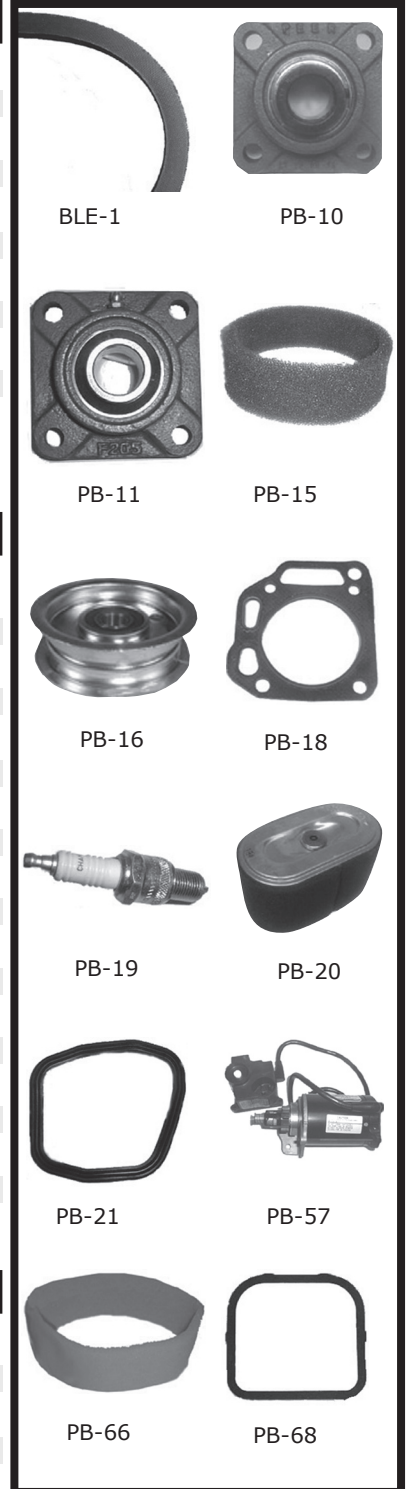

BRIGGS & STRATTON ENGINE PARTS

GRACO#	DESCRIPTION	FITS
PB-57	495927	120 Volt Starter
PB-58-F	807969	Exhaust System - Front
PB-58-S	807752	Exhaust System - Side
PB-64		Oil Filter
PB-65	394018	Air Filter
PB-66	372490	Die Cleaner Element
PB-67	805049	Oil Seal
PB-68	806039	Valve Cover Gasket
PB-69	807986	Head Gasket
PB-70		Spark Plug

HONDA ENGINE PARTS

GRACO#	DESCRIPTION	FITS
PB-3		Starter - Tecumseh - 33329
PB-15		2" Dust Filter Band
PB-18	12251-ZE9-900	Head Gasket, L.P.
PB-19	98079-55846	Spark Plug
PB-20	17210-ZE8-810	Air Cleaner Element
PB-21	12391-ZE8-000	Valve Cover Gasket
PB-22	91201-ZE3-004	Oil Seal
PB-23	11301-ZE9-000	Oil Pan Gasket
PB-24	15630-ZE8-000	Oil Filter Tube
PB-25	91301-ZE9-003	O-Ring Filter Tube
PB-26		Spud-In
PB-27		3/16" Vac Hose (Specify Length - Sold by the Foot)
PB-28		3/8" Fuel Hose (Specify Length - Sold by the Foot)
PB-40	298-5068	Oil Dip Stick
PB-147		Head Gasket GXV390 13 H.P.
PB-152		Oil Filter GXV390 13 H.P.
PB-154	12209-ZE8-003	Valve Seals
PB-159	30500-ZE9-L32	Ignition Coil

KAWASAKI 17 H.P.

GRACO#	KAWASAKI#	DESCRIPTION
PB-121	11004-7005	Head Gasket
PB-122	11013-7001	Element - Air Filter
PB-123	11013-7006	Air Filter
PB-124	11038-7001	Case-Assy-Air F
PB-125	11060-7001	Gasket, Rocket C
PB-126	11060-7003	Carb Mtg. Gasket
PB-127	11060-7004	Gasket-Air Filter
PB-128	11060-7005	Intake Manifold Gasket
PB-129	11060-7021	Gasket, Muffler
PB-130	130B0635	Bolt-Flanged, 6X