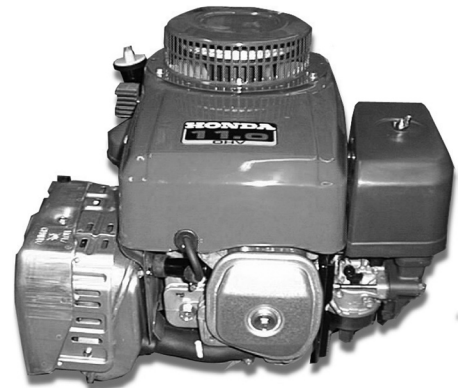

PROPANE ENGINES

PB-150 17 HP Kawasaki

Kawasaki FH541V is the workhorse of propane engines, and is proven to be a dependable and durable machine.

- 2 Cylinder
- Catalytic muffler
- 585 cm³ total displacement
- 1.8 L Crankcase capacity
- 22.7 L Fuel tank capacity

Also available with
complete fuel system*
PB-150FS

Includes 12V Starter PB-156

PB-29 11 HP Honda

The GXV 340 is an 11 HP OHV vertical-shaft engine with easy-maintenance features, Oil Alert® and electronic ignition.

- 4 Stroke overhead valve
- 377 cm³ (20.6 cu in) total displacement
- 82 x 54 mm (3.23 x 2.52 in) Bore and Stroke
- 23 nM (2.3 kg-m 17.0 ft-lb) at 2,500 rpm Max torque
- 18-22° B.T.D.C (fixed) Ignition timing
- 1.1 lt Oil capacity
- 2.3 lt Fuel tank capacity

Starter NOT included, use PB-3

PB-84 13 HP Honda

The Honda GXV390 a 13HP OHV vertical-shaft engine with features like oil alert and electric start capabilities.

- 4-stroke, overhead valve, single cylinder
- 389 cc (23.7 cu in) total displacement
- 88 x 64 mm (3.46 x 2.52 in) Bore and Stroke
- 28.0 Nm (2.80 kg-m 20.3 ft-lb) at 2,500 rpm Max Torque
- 18-22° B.T.D.C (fixed) Ignition timing
- 1.1 lt Oil capacity
- 2.3 lt Fuel tank capacity