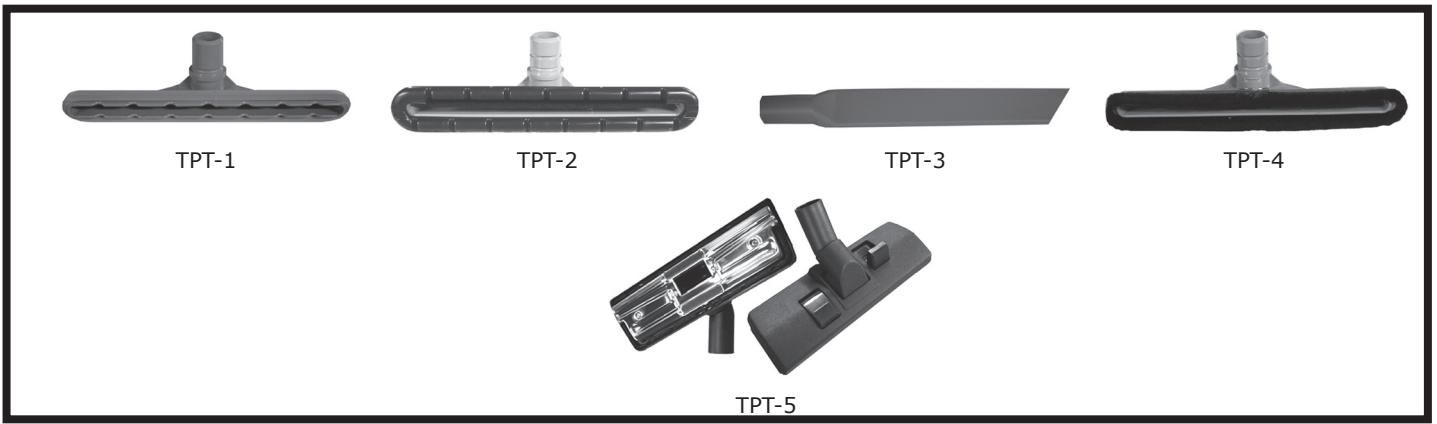

PRO-TEAM

GRACO#	OEM#	DESCRIPTION
TPT-1	100147	Floor Tool, 1.5" X 14" W/Scallops
TPT-2	101446	Floor Tool, 1.5" X 14" Ez-Glide W/Brush
TPT-3	100108	Crevice Tool, 1.5" X 17" Plastic
TPT-4	100623	Floor Tool, 1.5" X 14" W/Nylon Brush
TPT-5	103083	Floor Tool, Adustable Carpet/Hard 1-1/4"

MISCELLANEOUS TOOLS & PARTS

GRACO#	OEM#	DESCRIPTION
BPT-1	101368	Backplate Assy.
D300FB		Tool, All-Purpose Brush/Squeegee 11.91"
HPT-1	101176	Hose, Vac 1.5" X 5.4" Gray W/Swivel Cuffs
PT160		Brush, Turbo Hand Held 6.3"
RD272		Tool, Combination Floor 10.8"
RD294		Tool, Combination Floor 11.6"
RD306		Tool, Combination 1.50"
TK270		Brush, Turbo 10.7"
WV-26	23011	40' Blue Cord, 18/3 SJT, 300 Voltage Rating
VCP-6	025715	50' Beige Cord, 18/3 SJT
VCP-7		50' Black Cord, 18/3 SJT