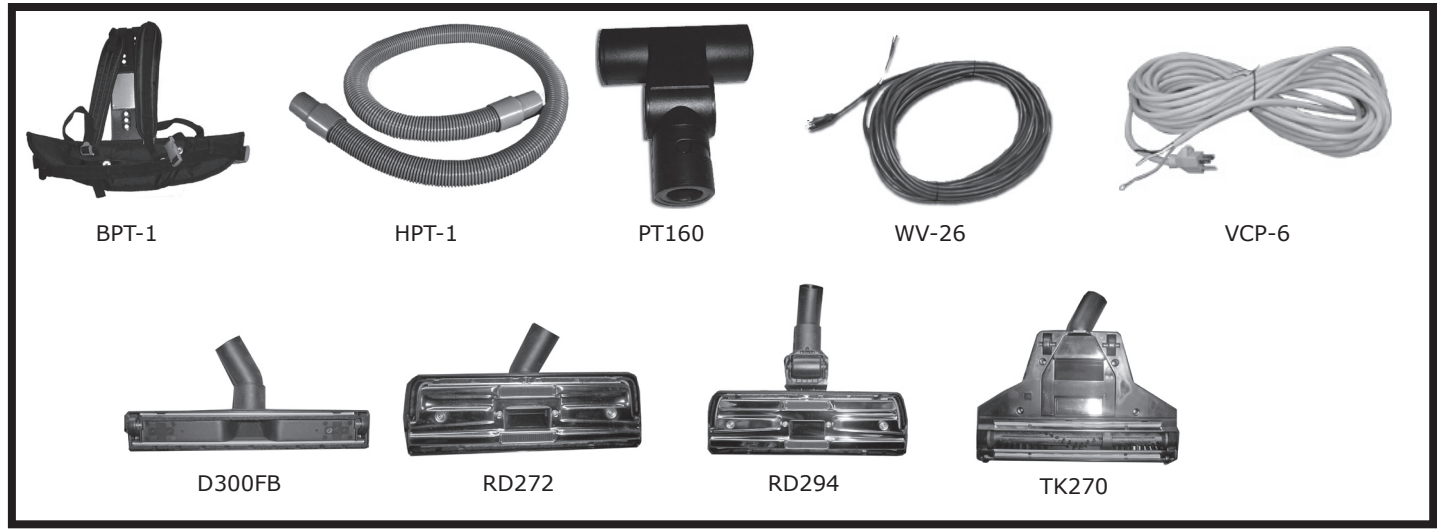

SANITAIRE VACUUM PARTS

Vacuum Parts

ITEM#	GRACO#	DESCRIPTION
8	VCP-1	Magnet, 12" W/Self Tap Screws (Black)
10	VCP-10	Knob, Adjustment
11	VCP-11	Air Inlet Duct, Left Side
12	VCP-12	Air Inlet Duct, Right Side
14	VCP-14	Base Assembly, Red 12"
15	VCP-15	Base Assembly, Red 16"
16	VCP-16	Bottom Plate Assembly, 12" W/Gasket
16	VCP-17	Bottom Plate Assembly, 16" W/Gasket
18	VCP-18	Brush Strip Set 12"
18	VCP-19	Brush Strip Set 16"
2	VCP-2	Hook, Cord Upper Sanitaire
20	VCP-20	Cap, Distributor (Rubber)
22	VCP-22	Distributor Assembly 12"
23	VCP-23	Cord Retainer Hook Set
22	VCP-24	Distributor Assembly 16"
26	VCP-26	Cover, Fan Chamber, Clear
27	VCP-27	Washer, Fan (EA) (53148)
28	VCP-28	Pedal, Foot
29	VCP-29	Spring, Foot Pedal
3	VCP-3	Hook, Cord Lower Sanitaire
30	VCP-30	Wheel, Front
31	VCP-31	Handle Grip
32	VCP-32	Handle Socket Assembly W/Spring
33	VCP-33	Spring, Hood
34	VCP-34	Handle Tube, Lower
35	VCP-35	Hood, Metal (No Light)
36	VCP-36	Carbon Brush Assembly
37	VCP-37	Motor, Vac High Perf, Single Speed
38	VCP-38	Motor Base Assembly
39	VCP-39	Gasket, Motor
4	VCP-4	Bumper, 12"
40	VCP-40	Pulley
41	VCP-41	Push Nut
42	VCP-42	Switch, Push W/Leads
43	VCP-43	Wheel, Rear
44	VCP-44	Rear Wheel/Axle Assembly
45	VCP-45	Cap, Distributor End
46	VCP-46	Screw/Nut Set for Handle Assembly
47	VCP-47	Screw, Shoulder
48	VCP-48	Spring, Strain Relief
49	VCP-49	Handle, Upper Assembly W/Grip
4	VCP-5	Bumper, 16"
50	VCP-50	Cover Wheel
51	VCP-51	Bushing, Strain Relief (10 PK)
8	VCP-8	Magnet 16" W/Self Tap Screws
9	VCP-9	Spring, Adaptor Retainer