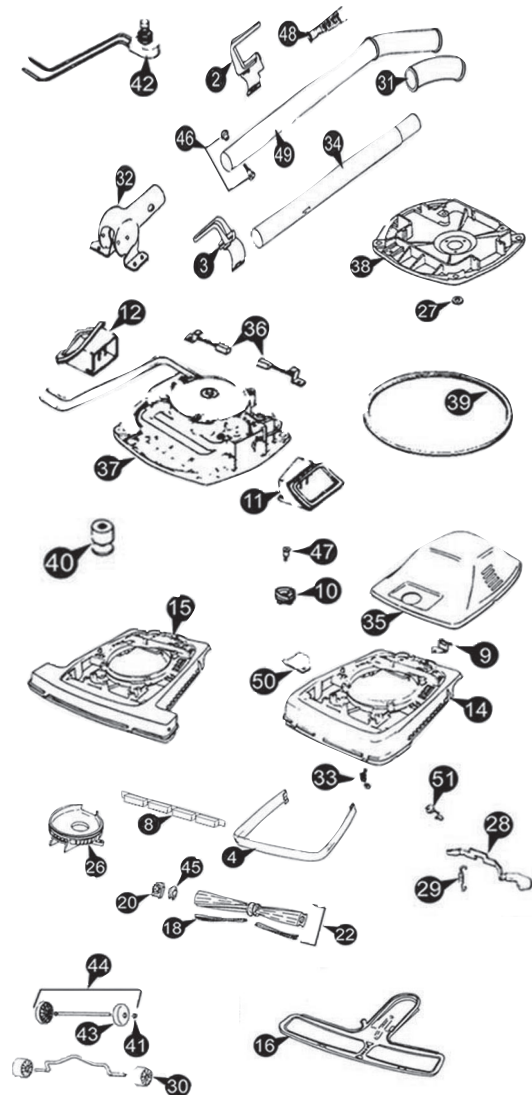

VCP Parts Assembly

GRACO **SPOTLIGHT**
Single Speed Motor

VCP-37

Replaces OEM#'s 54352, ER632, 56630358, 56040A