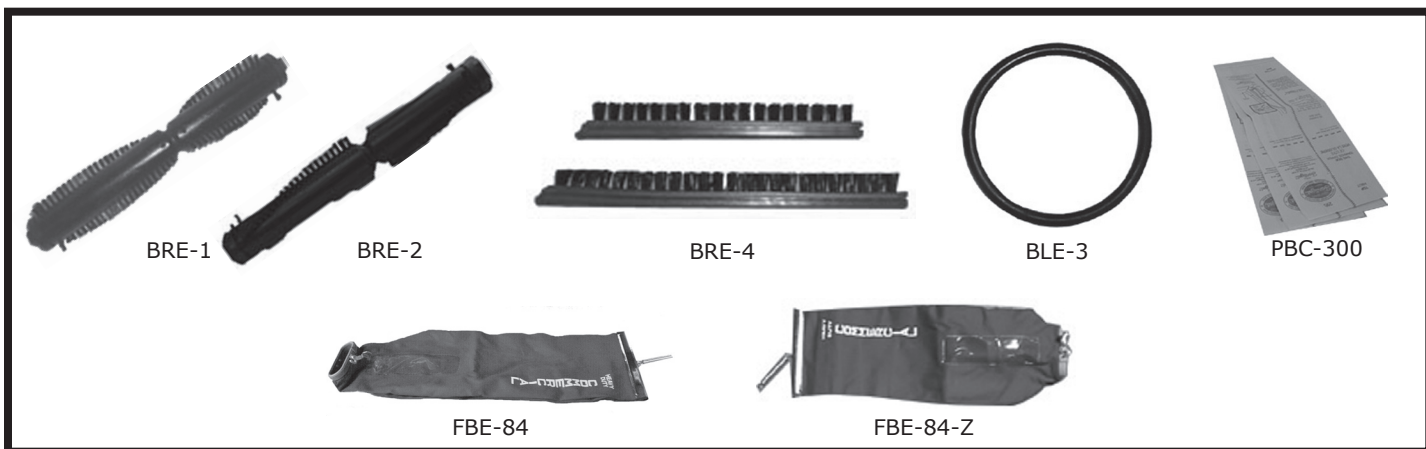

VACUUM PARTS

Vacuum Parts

EUREKA

GRACO#	OEM#	DESCRIPTION
BRE-1	35642	Wood Brush Assy. - Square Ends
BRE-2	36261	Wood Brush Assy. - Hex Ends
BRE-4	52282	Brush Strip Set - Orange (12")
BLE-3	30563A	Round Belt
FBE-84	24716C-7	Top Fill, Red Cloth Bag with Lever Type Coupling, Slide and Spring
FBE-84B	54582-2	Same as FBE-84 - Black
FBE-84-Z	25544-2	Same as FBE-84 with Zipper for Disposable Bags
PBC-300	52320	Vacuum Bag - Paper, 3/Pk (F & G Series)
FE-1	12988-1	Lexan Fan 1400/2000 Series